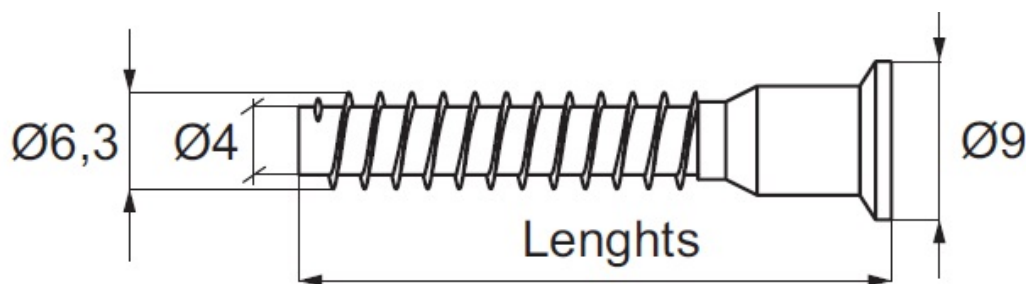

PRODUCT SHEET

Description:

Assembla Screw, CSK, Hex, $\varnothing 6,3 \times 50$ mm, Steel BZP, W/Hole F/Cap

Item number:

12.17.024-0

| Units | Box | Carton | HS Code | Barcode |
|-------|-----|--------|------------|---|
| Pcs. | | 2500 | 7318149199 |  5704866104432 |

POZI

HEX